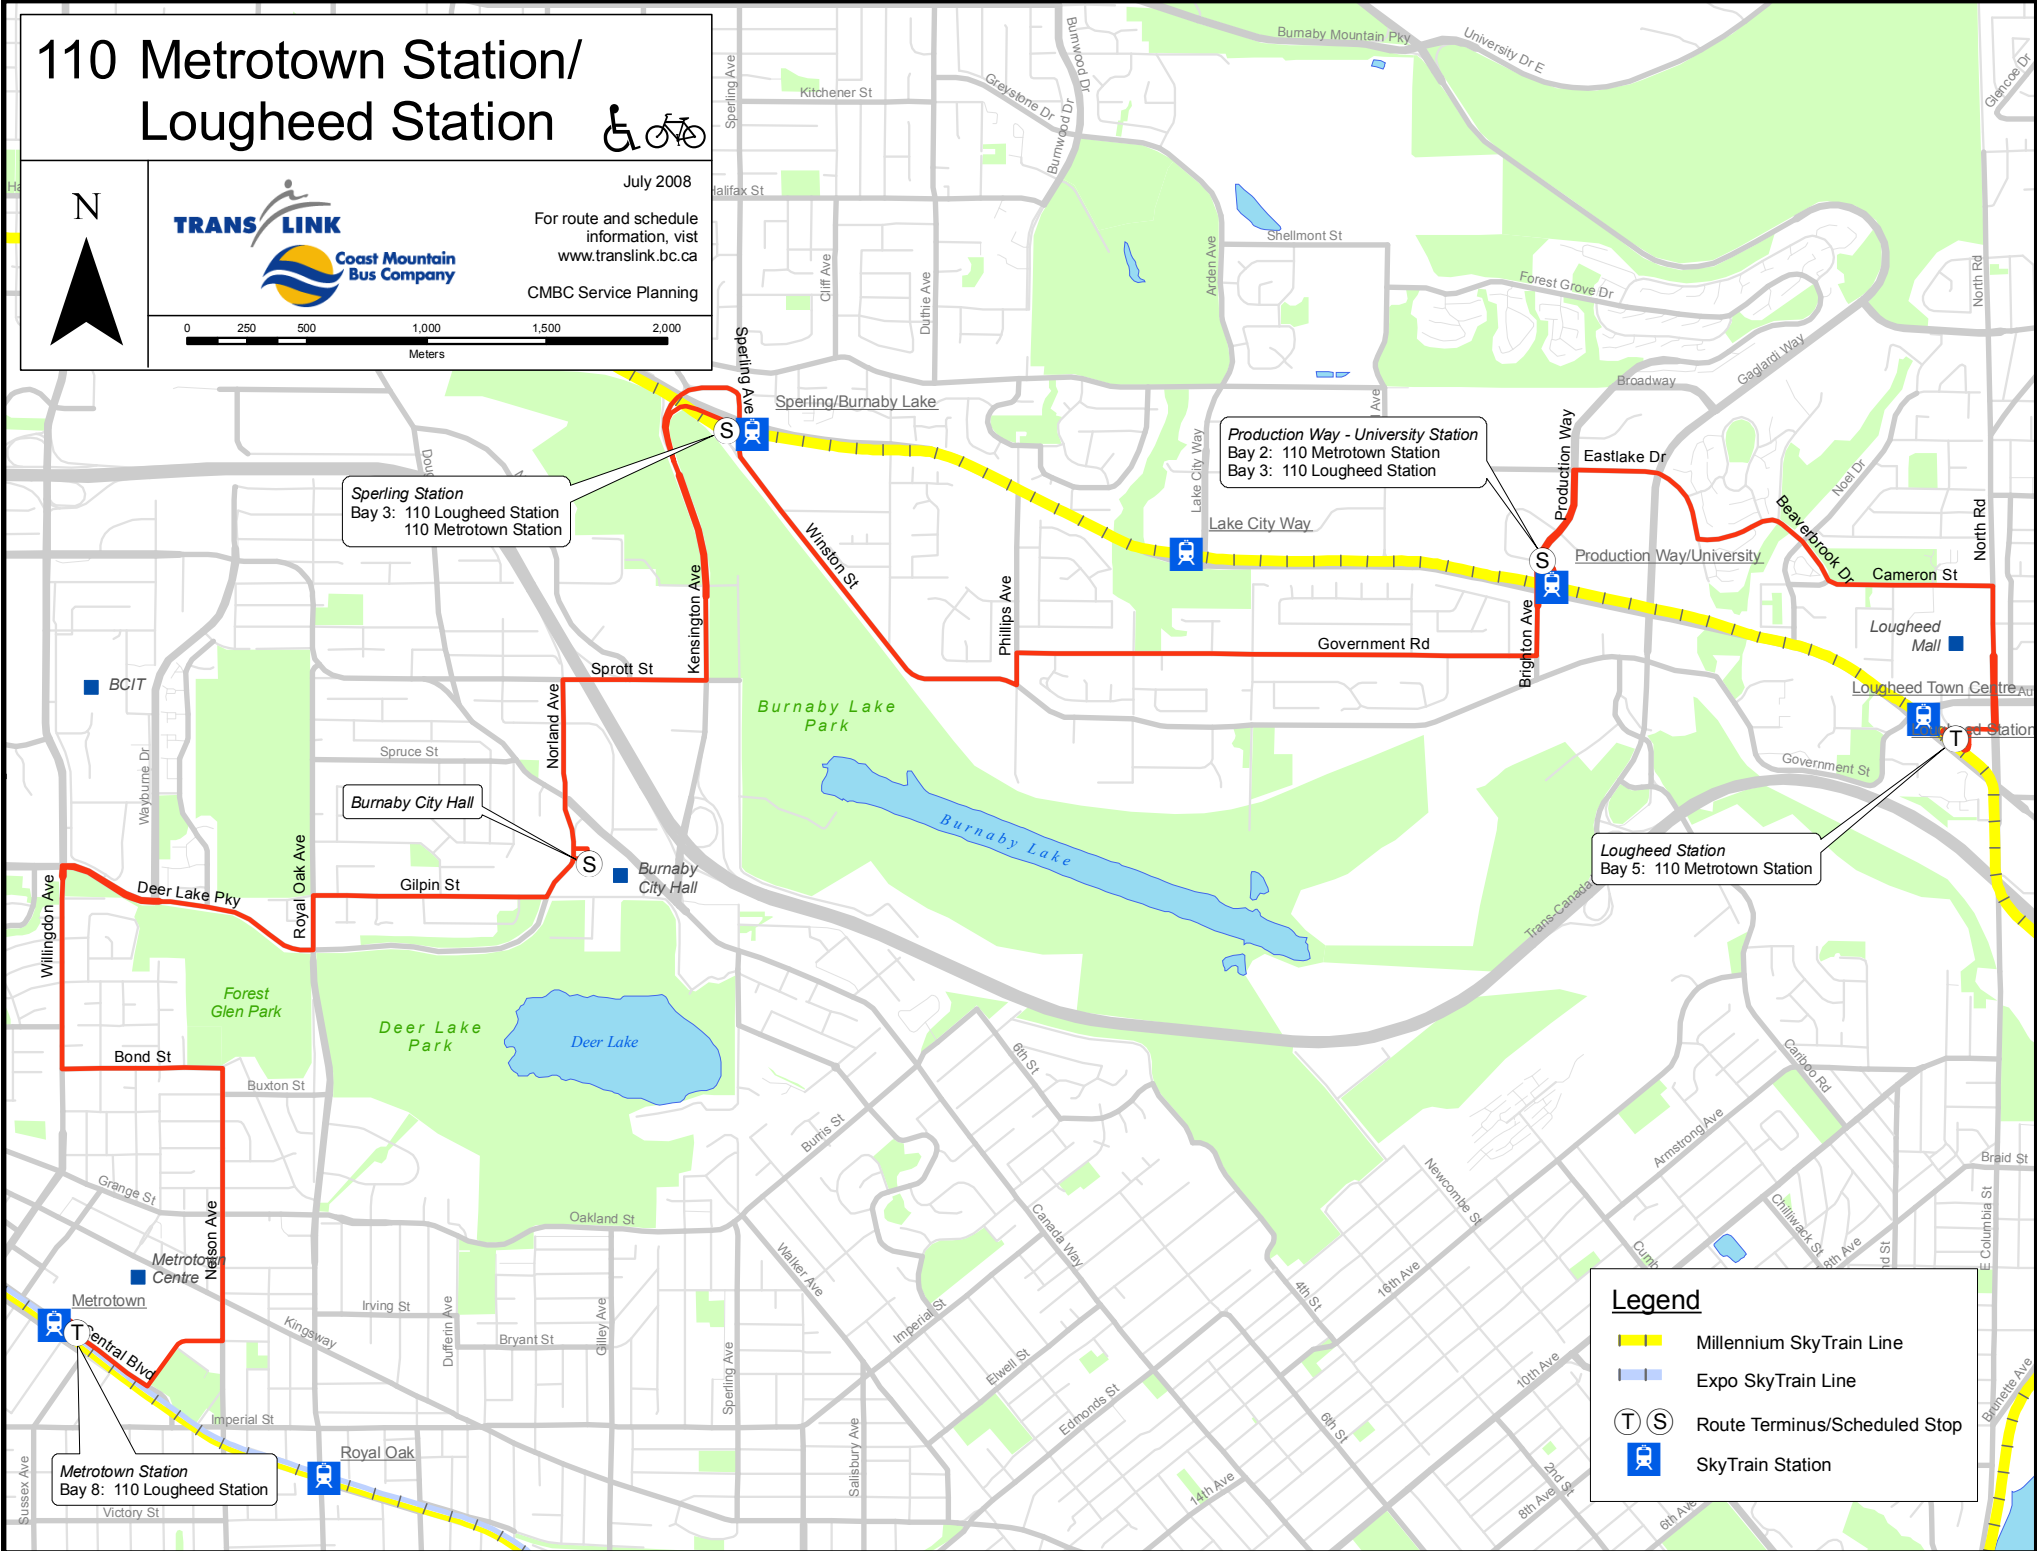

# 110 Metrotown Station/ Lougheed Station

July 2008

For route and schedule information, visit [www.translink.bc.ca](http://www.translink.bc.ca)

CMBC Service Planning

Production Way - University Station  
Bay 2: 110 Metrotown Station  
Bay 3: 110 Lougheed Station

Sperling Station  
Bay 3: 110 Lougheed Station  
110 Metrotown Station

Lougheed Station  
Bay 5: 110 Metrotown Station

Metrotown Station  
Bay 8: 110 Lougheed Station

**Legend**

- Millennium SkyTrain Line
- Expo SkyTrain Line
- Route Terminus/Scheduled Stop
- SkyTrain Station